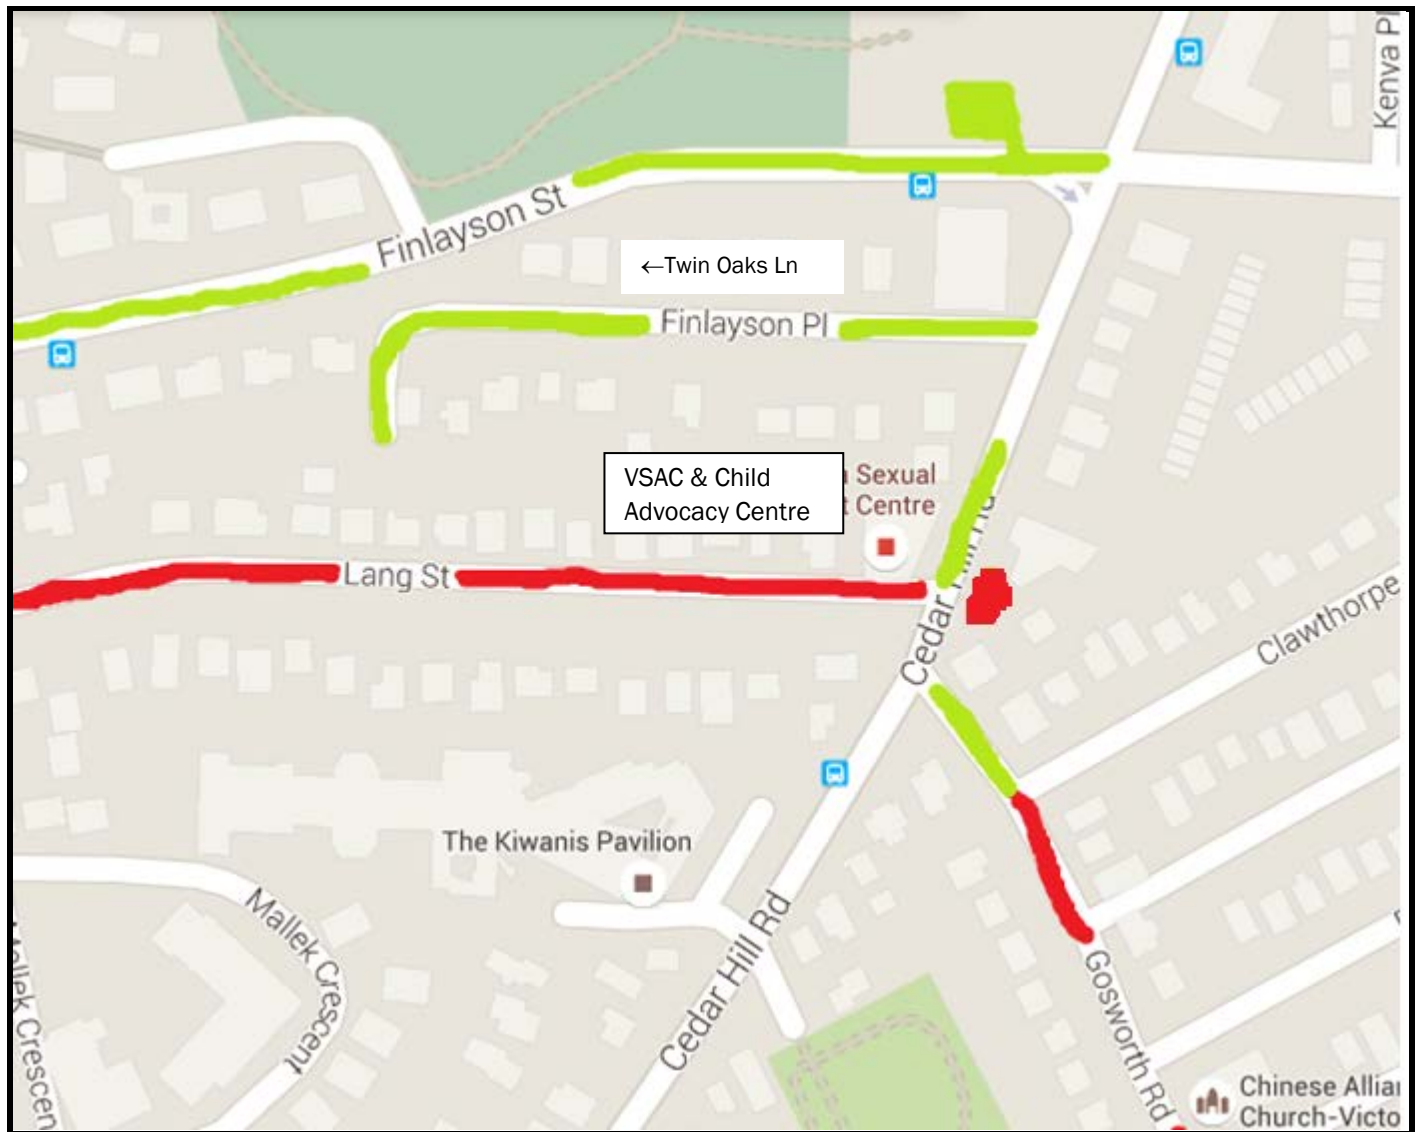

Parking Information

Please note that Lang Street is residential parking only

Parking is Available on:

- Finlayson Place
- Twin Oaks Lane
- Gosworth Road (where marked)
- Finlayson Street